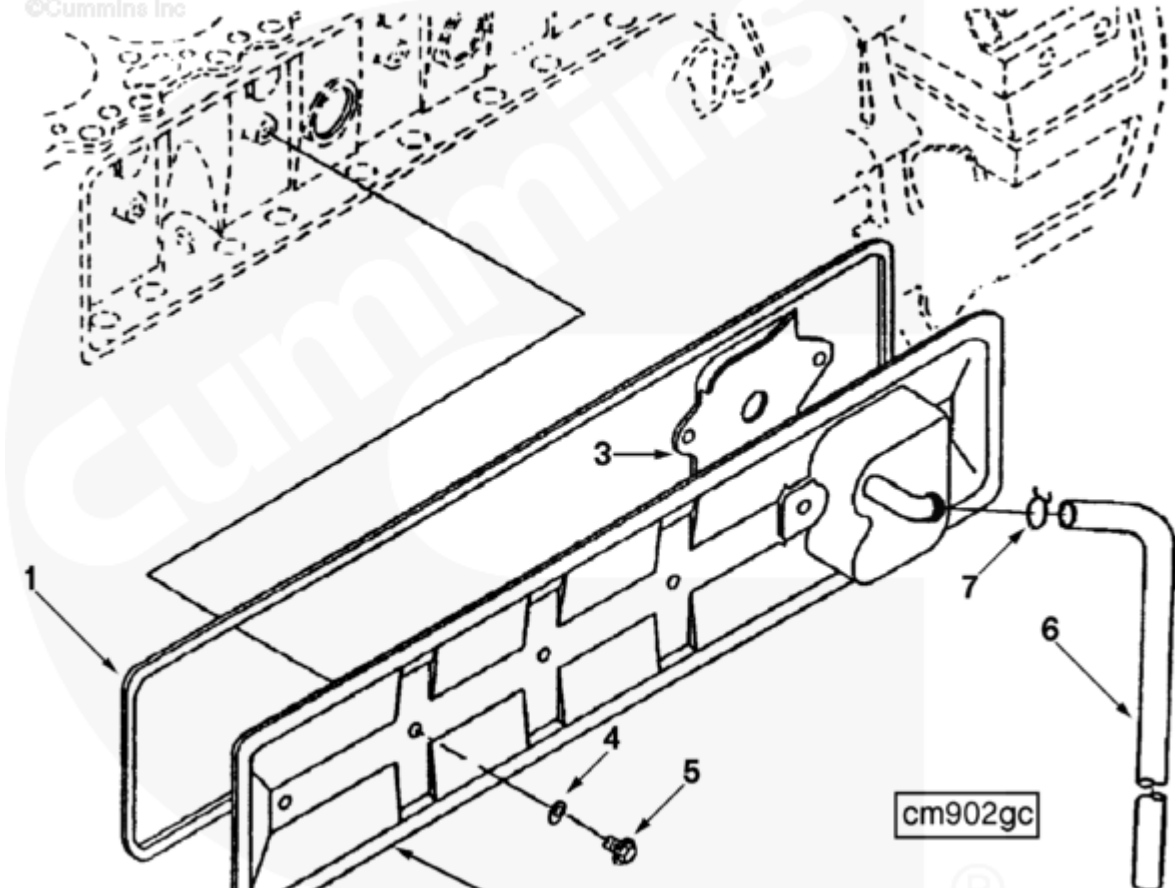

We use cookies on this site to enhance your experience.

By clicking any link on this page, you give consent for us to set cookies. For more information, see our [Privacy and Legal page](#).

View My Cart					
		CM9016-01	Cam Follower Cover		Cover, Cam Follower...(More)
					Engine Cylinders: 6
					CECO Provide Clamp & Hose:
					Yes
					Hose Start Location Off
					Baffle: Top
					Angle Off Baffle: 45
					Adaptable to Noise Panels: No
					Contains Double Baffle: No
					Includes Crankcase Breather:
					Yes
					Baffle On Cylinder #: 5
					Remaining mounting parts are
					found in FT option.
<input type="checkbox"/>	1	3907617	Push Rod Cover Gasket	1	
<input type="checkbox"/>	2	3911822	Push Rod Cover	1	
<input type="checkbox"/>	3	3907586	Breather Baffle	1	
<input type="checkbox"/>	4	3928759	Grommet Seal	4	
<input type="checkbox"/>	5	3900630	Hexagon Flange Head Cap Screw	4	M8 X 1.25 X 20
<input type="checkbox"/>	6	3918614	Plain Hose	1	
<input type="checkbox"/>	7	3904230	Spring Hose Clamp	1	1"